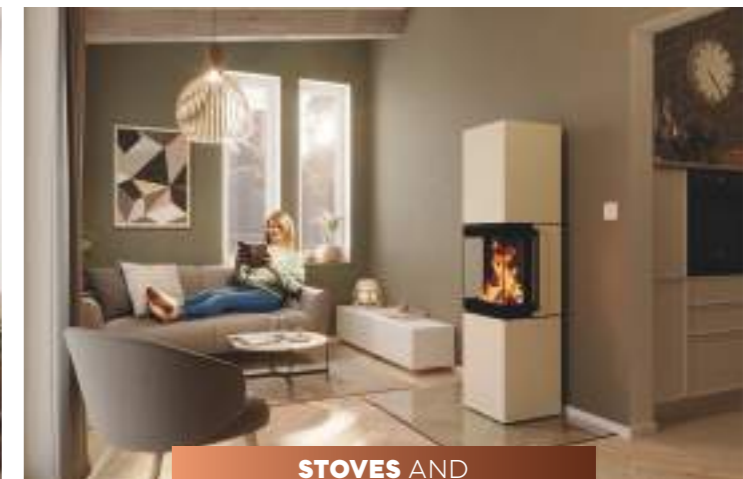

STOVES AND
COMPACT UNITS